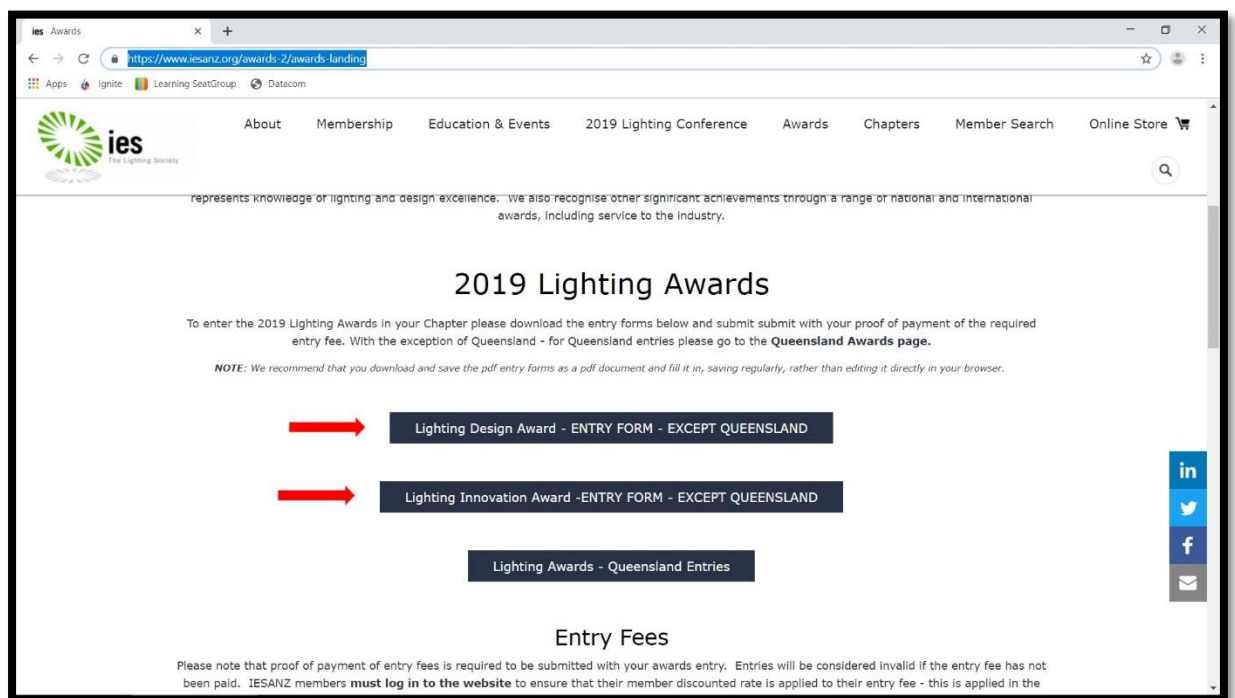

The IESANZ – NZ Chapter Lighting Awards 2019 are now open.

Please note that although the Lighting Design Award (LiDA) remains, the Luminaire Design Award (LuDA) is now the Lighting Innovation Award (LiLA).

The new LiLA award now includes a much broader scope including lighting technologies, control systems or automation as well as luminaires. It is split into four categories;

- **Conceptual Design**
  Limited only by your imagination, your ability to communicate, the judges' ability to understand, and a reasonable chance of being able to be made by humans.
- **Working Model**
  Includes a one-off or handmade concept model up to a pre-production prototype.
- **In-Production**
  Includes first-production samples and production lines.
- **Bespoke**
  Includes one-off purpose built for any particular task.

To enter the awards here in New Zealand, please follow the following procedure:-

1. Download the Awards documents for either the LiDA or LiLA from the IESANZ Website:-
  www.iesanz.org
  or use the link below to take you straight to the awards page:-
  <https://www.iesanz.org/awards-2/awards-landing>

Please use the buttons showing “EXECPT QUEENSLAND” – see below...

2. Once you have read all the information, and have chosen to enter an award or awards, please email the following information to Kat Mulder at nzchapter@iesanz.org
  - Number and type (LiDA or LiLA) of pack(s) you would like
  - Company Name
  - Contact Name
  - Courier address for pack(s)